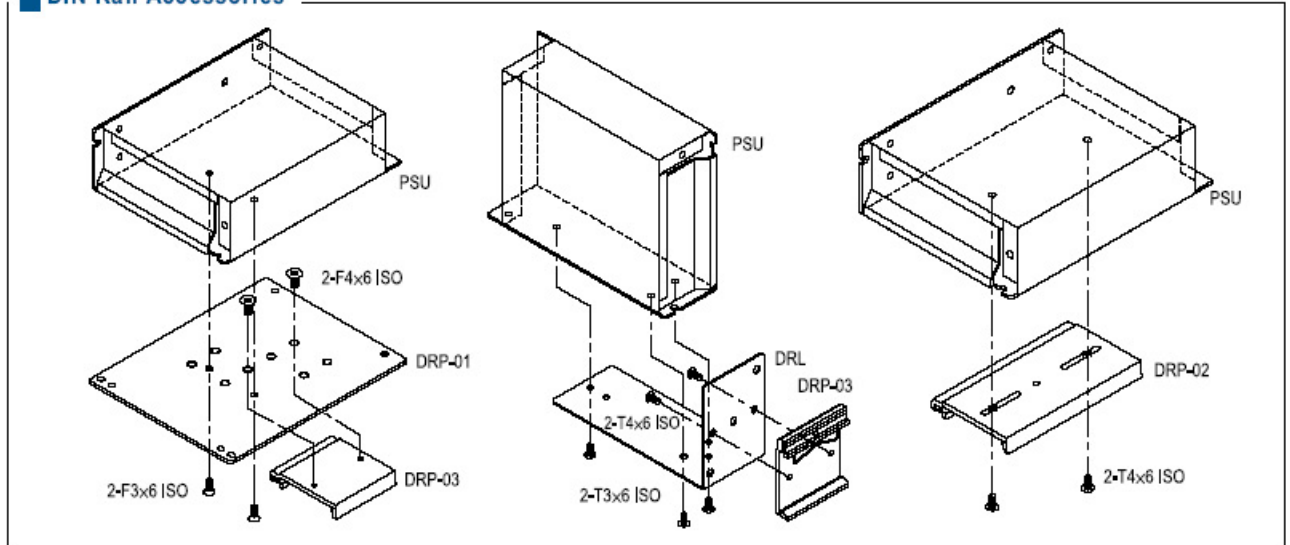

DIN Rail Accessories

Mounting Accessories

ITEM	Order No.	Case	Model
	DRL-01	903 905 931 932	S-40, D-30, T-30, S-15, S-25, RS-25, NES-15 RS-35, NES-25
	DRL-02	901 902 906 915 916 920	S-50, S-60, D-60, S-100, S-100F, SD-100, S-150, SD-150, D-120, SP-100, SP-150, SP-200, SP-75,
	DRL-03	911 912	S-240, S-320, SP-320,
	DRP-01	901 902 903 906 911 912 931 932	All models

ITEM	Order No.	Case	Model
	DRP-02	905 / 915 916 / 920 928	S-15, S-25, ... / SP-100, ... SP-150, SP-200, .. / SP-75, ... USP-225,
	DRP-03	DRP-01 DRL-01-03	All models
	MHS012	912, 915 916, 935 939, 940	S-201, S-320, S-350, SP-100, SP-150, SP-200, SP-320, SE-1000, MP450/650/1000
	MHS013	919 926	PSP-500, SP-750, SE-600
	MHS014	952	RSP-1000, SD-1000
	MHS025	910	SP-500, PSP-600.....
	MHS026	943	RSP-1500