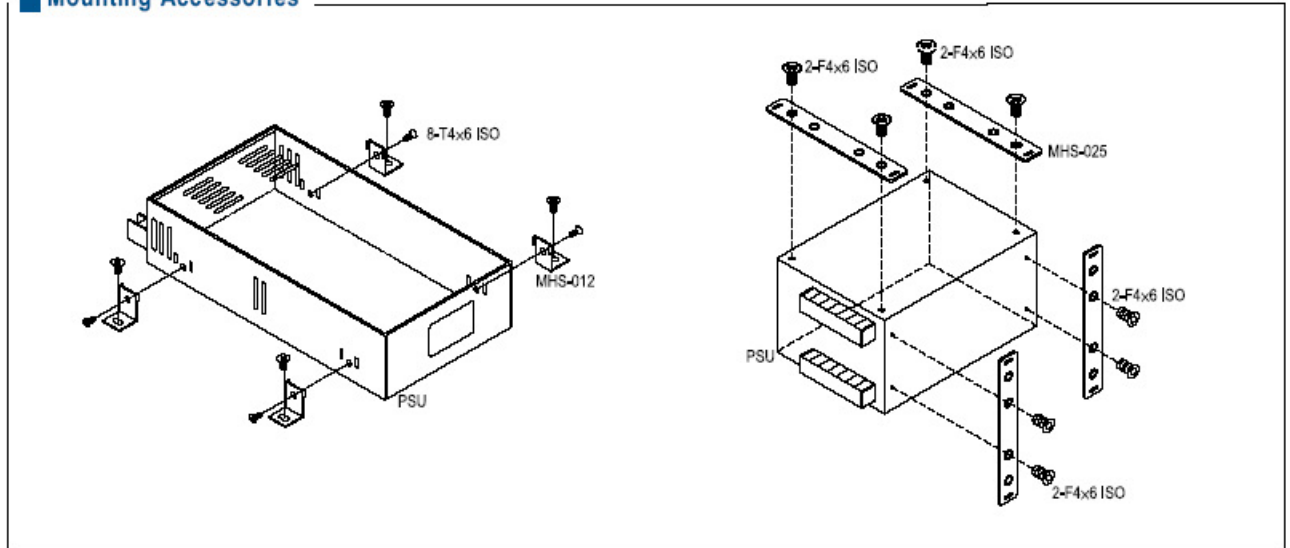

DIN Rail Accessories

Mounting Accessories

ITEM	Order No.	Case	Model
	DRL-01	903 905 931 932	S-40, D-30, T-30, S-15, S-25, RS-25, NES-15 RS-35, NES-25
	DRL-02	901 902 906 915 916 920	S-50, S-60, D-60, S-100, S-100F, SD-100, S-150, SD-150, D-120, SP-100, SP-150, SP-200, SP-75,
	DRL-03	911 912	S-240, S-320, SP-320,
	DRP-01	901 902 903 906 911 912 931 932	All models

ITEM	Order No.	Case	Model
	DRP-02	905 / 915 916 / 920 928	S-15, S-25, ... / SP-100, ... SP-150, SP-200, .. / SP-75, ... USP-225,
	DRP-03	DRP-01 DRL-01-03	All models
	MHS012	912, 915 916, 935 939, 940	S-201, S-320, S-350, SP-100, SP-150, SP-200, SP-320, SE-1000, MP450/650/1000
	MHS013	919 926	PSP-500, SP-750, SE-600
	MHS014	952	RSP-1000, SD-1000
	MHS025	910	SP-500, PSP-600.....
	MHS026	943	RSP-1500