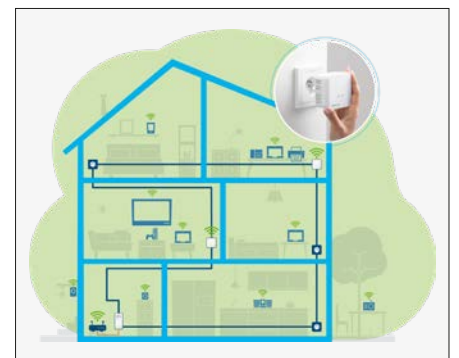

DEVOLO MAGIC 2 WiFi next adapter

8717

FEATURES

- Separate adapter: 1 adapter to expand your existing Magic 2 Next Powerline network: Perfect for an internet boost in a room of your choice. Use only in combination with at least one Magic 2 adapter.

DEVOLO MAGIC 2 LAN DINrail

8528

FEATURES

- High-speed powerline directly from the fuse box: Converts every power outlet via the electricity grid to an internet point with speeds of up to 2400 Mbps
- Professional pioneer for internet over the electricity grid: maximizes the possibilities of Powerline thanks to automatic phase coupling.
- Central network node: optimal and unobtrusive input of the internet signal directly at the source.