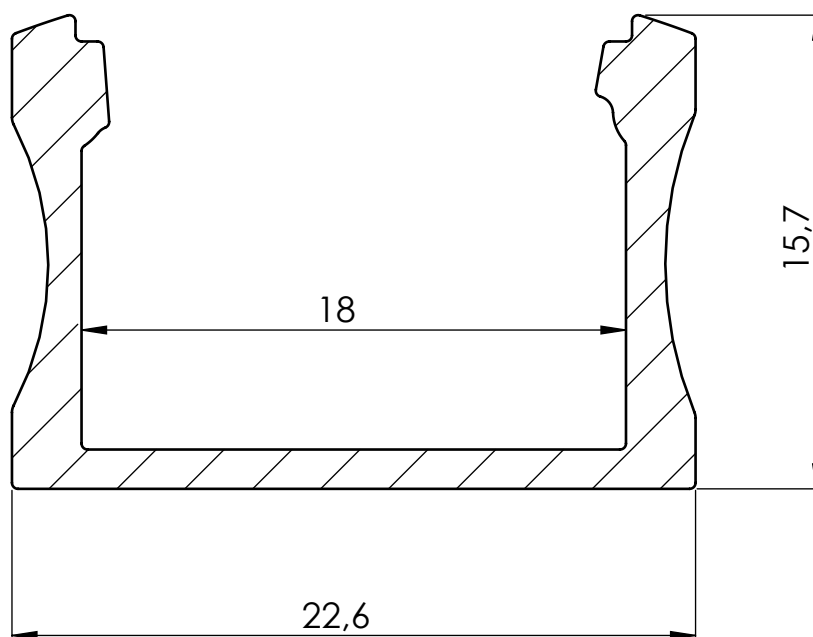

SLIM LINE WIDE 15mm

SCALE 1 : 1

PRODUCT CODE: AL-SLW15

DESCRIPTION: SLW15, anodized in silver aluminum LED profile

WEIGHT: 0.23 kg/m

UNITS: millimeters

SCALE: 4:1

SHEET SIZE: A4