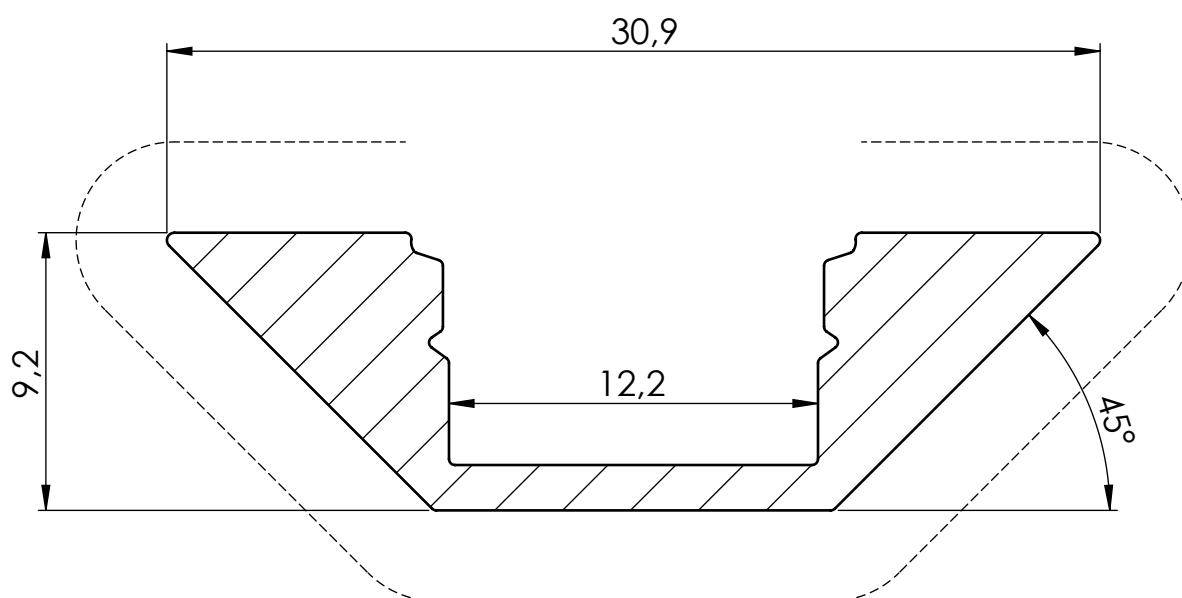

ALU-CORNER

SCALE 1 : 1

----- painted surface (optional)

PRODUCT CODE: AL-E2/ AL-RE2

DESCRIPTION: Alu-Corner, anodized or painted aluminum LED profile

WEIGHT: 0.29 kg/m

UNITS: millimeters

SCALE: 4:1