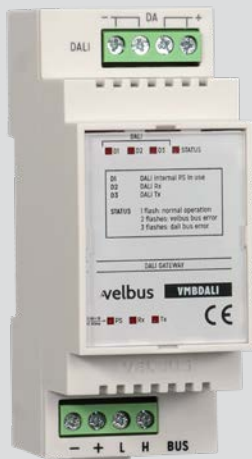

VMBDALI datasheet

Velbus-dali gateway

Velbus-DALI Gateway with built-in DALI power supply.

Features

- DALI power supply integrated (disabled by default) with thermal & short circuit protection
- Controls DALI devices through Velbus actions
 - 64 devices
 - 16 DALI groups
 - 16 DALI scenes
 - Broadcast to all devices
- Configuration of DALI device settings in VELBUSLINK configuration software
 - Min. level
 - Max. level
 - Power on level
 - System fail level
 - Fade time
 - Fade rate
 - Group membership
 - Scene settings
- Addressing of DALI devices in VELBUSLINK configuration software
 - Completely new installation (all devices)
 - Existing installation (unaddressed devices only)
- LED indications
 - Velbus Power supply (PS)
 - Velbus Receive (Rx)
 - Velbus Transmit (Tx)
 - DALI power supply enabled (D1)
 - DALI receive (D2)
 - DALI transmit (D3)
 - DALI and Velbus status and error indication
- DALI bus length
 - up to 100 m for wires of 0.5 mm²
 - up to 150 m for wires of 0.75 mm²
 - up to 300 m for wires of 1.5 mm²
- Firmware upgradable in VELBUSLINK configuration software
- Compatible with DALI and DALI-2
- Manual push button on board for identifying the module in Velbus

Protocol manuals for developers: available for download at <https://github.com/velbus>

VELBUS • VMBDALI

Legen Heirweg 33 • 9890 Gavere • Belgium
velbus.eu

VMBDALI datasheet

Velbus-dali gateway

Velbus-DALI Gateway with built-in DALI power supply.

Specifications

DIN width	2 modules
Dimensions	36x90x58mm (WxLxH)
Connections	Velbus bus DALI bus
Supply voltage	15±3VDC
Max. current consumption (internal DALI power supply enabled)	300 mA
Max. current consumption (internal DALI power supply disabled)	50 mA
DALI power supply output voltage	15 VDC
Max. output current	250mA
Thermal protection of internal Dali power supply	60°C
Short circuit protection of internal Dali power supply	yes